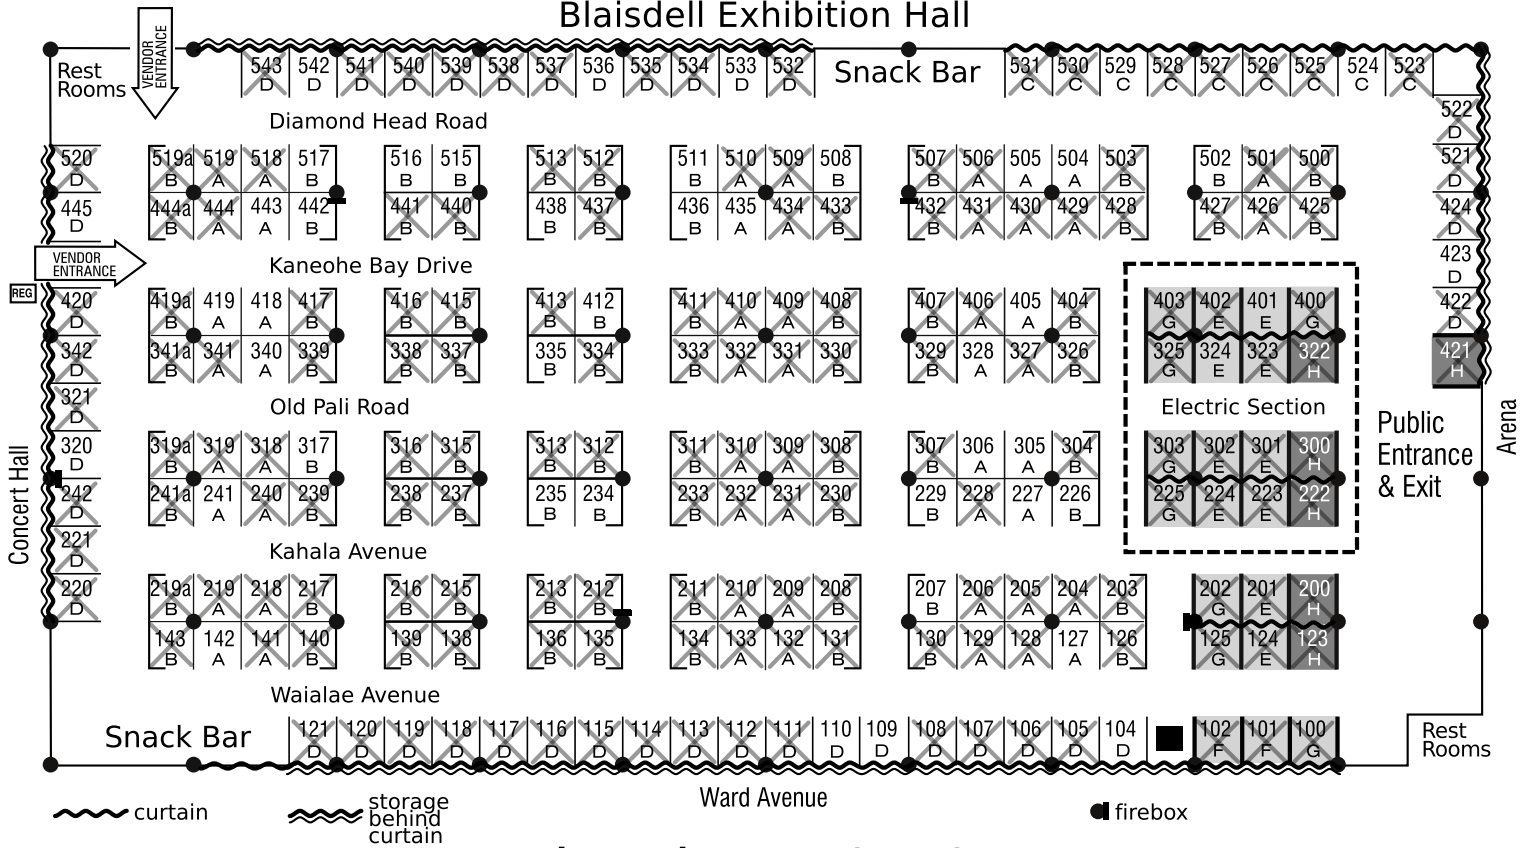

Blaisdell Exhibition Hall

Booth Prices- 05/04/14

Booths with "X" in them have either been reserved or are awaiting confirmation. All booths are 10ft long x 10ft wide. **Chairs are free and must be picked up at the registration(REG) table in the back of the hall; 2 chairs per booth.** Storage booths have space behind curtain for storage only. Please do not use this space for sales. Also, please do not remove curtains.

| Booth | Cost | Description | Comes With |
|-------|-------------------------|--|---|
| A | \$157.07 (150+7.07tax) | Standard Booth | Empty booth space, no table, no curtain, 2 chairs. You provide (or rent) all other furniture and/or tables. |
| B | \$214.66 (205+9.66tax) | Standard Corner Booth | Corner location, 1 8ft table, 2 chairs, no curtain. |
| C | \$214.66 (205+9.66tax) | Standard Curtain Booth | Back curtain only, 1 8ft table, 2 chairs. |
| D | \$235.60 (225+10.60tax) | Curtain Storage Booth | Back curtain only, storage behind curtain, 1 8ft table, 2 chairs. |
| E | \$256.54 (245+11.54tax) | Front Section Standard Booth | Front section location, back & side curtains, 1 8ft table, 2 chairs, booth sign. |
| F | \$256.54 (245+11.54tax) | Front Section Storage Booth | Front section location, back & side curtains, storage behind curtain, 1 8ft table, 2 chairs, booth sign. |
| G | \$287.96 (275+12.96tax) | Front Section Corner Booth | Front section corner location, back & side curtains, 1 8ft table, 2 chairs, booth sign. |
| H | \$298.43 (285+13.43tax) | First Row Booth | First row front location, back & side curtains, 1 8ft table, 2 chairs, booth sign. |
| | \$40 | Discounted Electric Section (see map). | All booths in this section will receive electrical hookup for a discounted price of \$40. This charge is included in your booth price. Regular electrical price is \$140. |