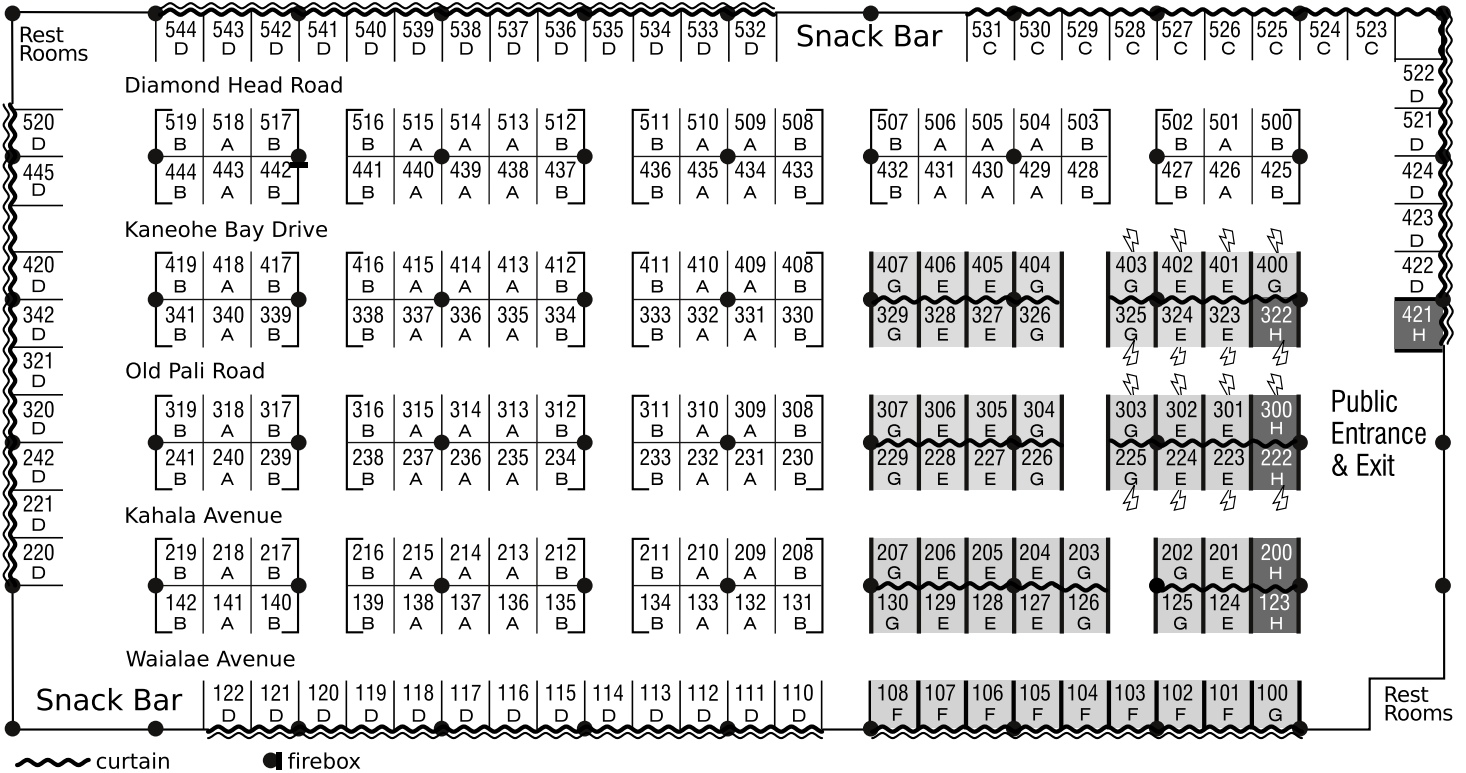

Blaisdell Exhibition Hall

Booth Prices

All booths are 10ft long x 10ft wide. Chairs are free and must be picked up at the registration table. Booths with storage have space behind curtain.

Booth	Cost	Description	Comes With
	\$157.07 (150+7.07tax)	Standard Booth	Empty booth space, no table, no curtain.
	\$214.66 (205+9.66tax)	Standard Corner Booth	Corner location, 1 8ft table, no curtain.
	\$214.66 (205+9.66tax)	Standard Curtain Booth	Back curtain only, 1 8ft table.
	\$235.60 (225+10.60tax)	Curtain Storage Booth	Back curtain only, storage behind curtain, 1 8ft table.
	\$256.54 (245+11.54tax)	Front Section Standard Booth	Front section location, back & side curtains, 1 8ft table, booth sign.
	\$256.54 (245+11.54tax)	Front Section Storage Booth	Front section location, back & side curtains, storage behind curtain, 1 8ft table, booth sign.
	\$287.96 (275+12.96tax)	Front Section Corner Booth	Front section corner location, back & side curtains, 1 8ft table, booth sign.
	\$298.43 (285+13.43tax)	First Row Booth	First row front location, back & side curtains, 1 8ft table, booth sign.
	\$30	Electric Booth	Electrical package included in this booth for an additional \$30.