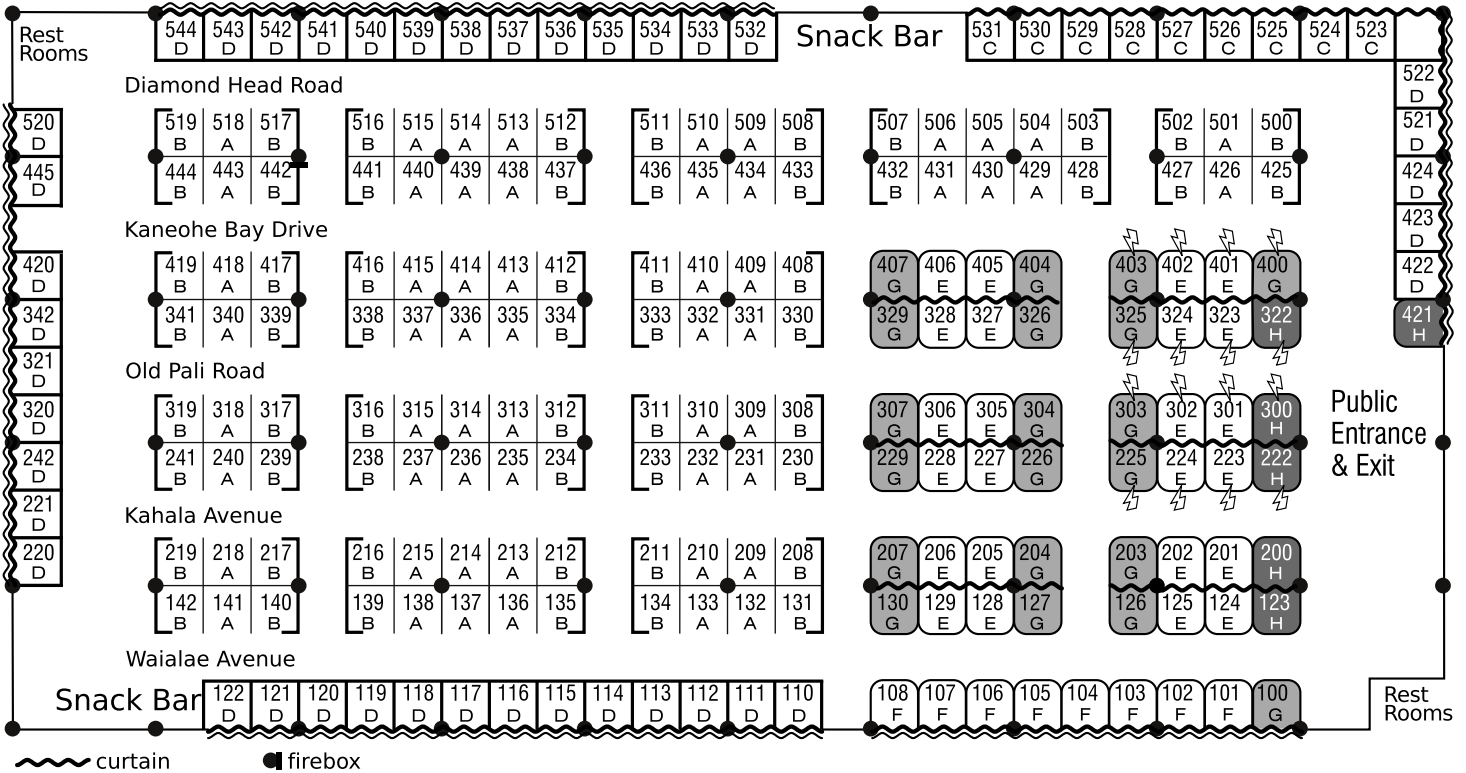

# Blaisdell Exhibition Hall

## Booth Prices

All booths are 10ft long x 10ft wide. Chairs are free and must be picked up at the registration table. Booths with storage have space behind curtain.

Booth	Cost	Description	Comes With
	\$157.07 (150+7.07tax)	Standard Booth	Empty booth space, no table, no curtain.
	\$214.66 (205+9.66tax)	Standard Corner Booth	Corner location, 1 8ft table, no curtain.
	\$214.66 (205+9.66tax)	Standard Curtain Booth	Back curtain only, 1 8ft table.
	\$235.60 (225+10.60tax)	Curtain Storage Booth	Back curtain only, storage behind curtain, 1 8ft table.
	\$256.54 (245+11.54tax)	Front Section Standard Booth	Front section location, back & side curtains, 1 8ft table, booth sign.
	\$256.54 (245+11.54tax)	Front Section Storage Booth	Front section location, back & side curtains, storage behind curtain, 1 8ft table, booth sign.
	\$287.96 (275+12.96tax)	Front Section Corner Booth	Front section corner location, back & side curtains, 1 8ft table, booth sign.
	\$298.43 (285+13.43tax)	First Row Booth	First row front location, back & side curtains, 1 8ft table, booth sign.
	\$30	Electric Booth	Electrical package included in this booth for an additional \$30.