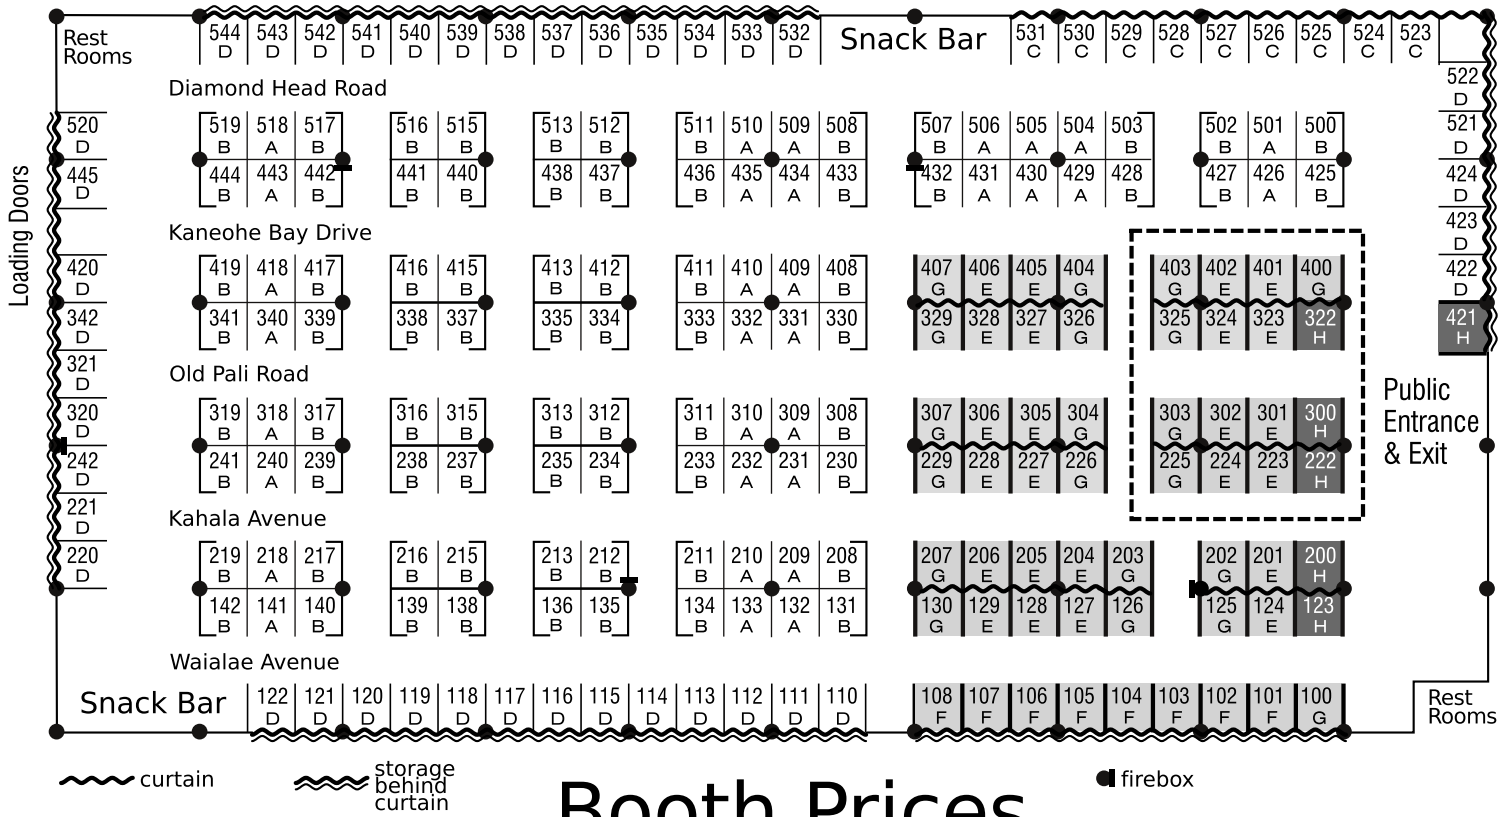

Blaisdell Exhibition Hall

Booth Prices

All booths are 10ft long x 10ft wide. Chairs are free and must be picked up at the registration table in the back of the hall; 2 chairs per booth. Booths with storage have space behind curtain for storage only. Please do not use this space for sales. Also, do not remove the curtain.

Booth	Cost	Description	Comes With
	\$157.07 (150+7.07tax)	Standard Booth	Empty booth space, no table, no curtain.
	\$214.66 (205+9.66tax)	Standard Corner Booth	Corner location, 1 8ft table, no curtain.
	\$214.66 (205+9.66tax)	Standard Curtain Booth	Back curtain only, 1 8ft table.
	\$235.60 (225+10.60tax)	Curtain Storage Booth	Back curtain only, storage behind curtain, 1 8ft table.
	\$256.54 (245+11.54tax)	Front Section Standard Booth	Front section location, back & side curtains, 1 8ft table, booth sign.
	\$256.54 (245+11.54tax)	Front Section Storage Booth	Front section location, back & side curtains, storage behind curtain, 1 8ft table, booth sign.
	\$287.96 (275+12.96tax)	Front Section Corner Booth	Front section corner location, back & side curtains, 1 8ft table, booth sign.
	\$298.43 (285+13.43tax)	First Row Booth	First row front location, back & side curtains, 1 8ft table, booth sign.
	\$40	Discounted Electric Section (see map).	All booths in this section will receive electrical hookup for a discounted price of \$40. Add this amount to your booth price. Regular price is \$140.