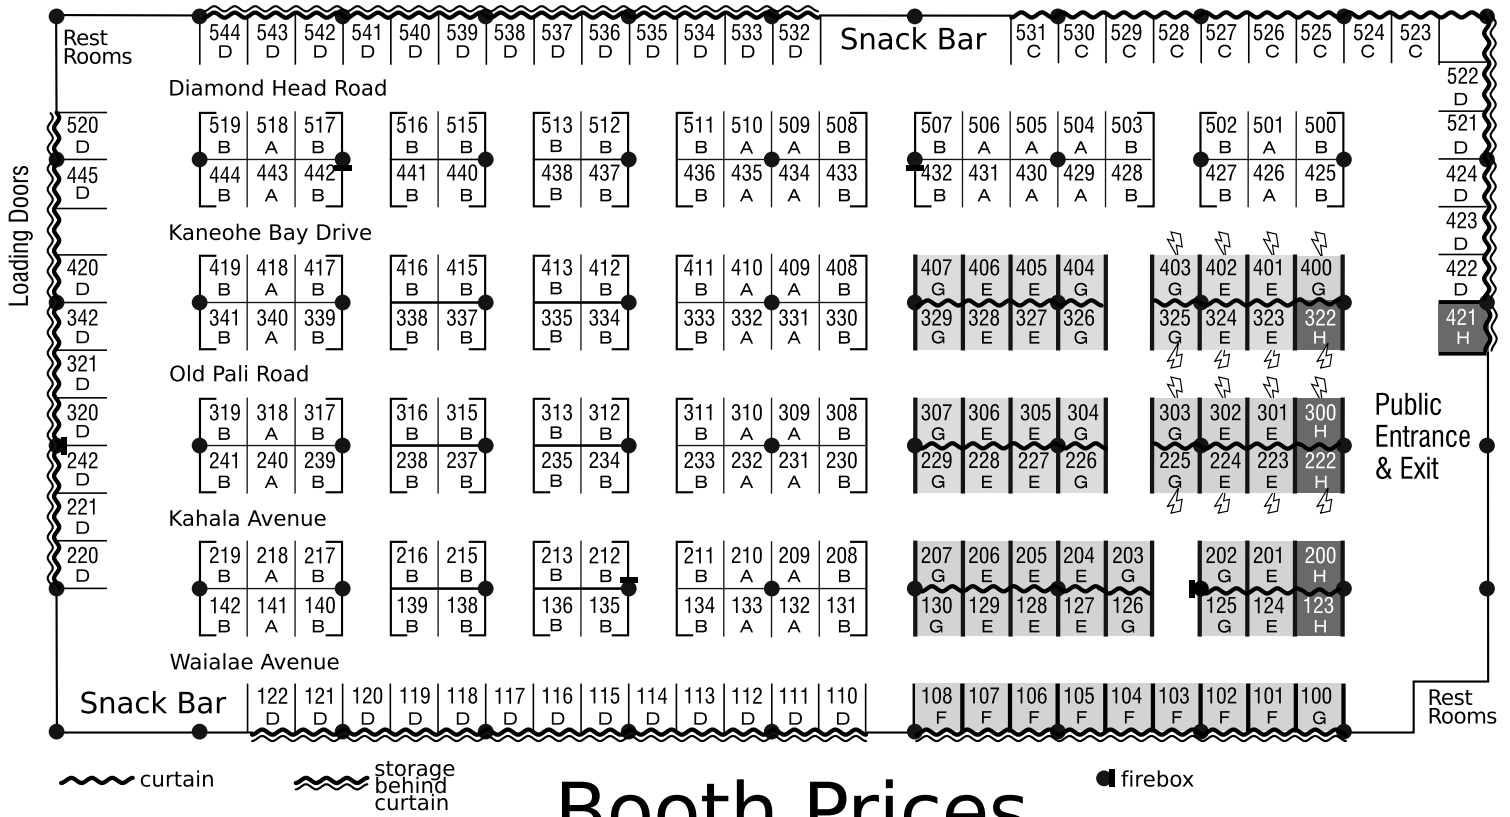

Blaisdell Exhibition Hall

Booth Prices

All booths are 10ft long x 10ft wide. Chairs are free and must be picked up at the registration table in the back of the hall. Booths with storage have space behind curtain.

Booth	Cost	Description	Comes With
	\$157.07 (150+7.07tax)	Standard Booth	Empty booth space, no table, no curtain.
	\$214.66 (205+9.66tax)	Standard Corner Booth	Corner location, 1 8ft table, no curtain.
	\$214.66 (205+9.66tax)	Standard Curtain Booth	Back curtain only, 1 8ft table.
	\$235.60 (225+10.60tax)	Curtain Storage Booth	Back curtain only, storage behind curtain, 1 8ft table.
	\$256.54 (245+11.54tax)	Front Section Standard Booth	Front section location, back & side curtains, 1 8ft table, booth sign.
	\$256.54 (245+11.54tax)	Front Section Storage Booth	Front section location, back & side curtains, storage behind curtain, 1 8ft table, booth sign.
	\$287.96 (275+12.96tax)	Front Section Corner Booth	Front section corner location, back & side curtains, 1 8ft table, booth sign.
	\$298.43 (285+13.43tax)	First Row Booth	First row front location, back & side curtains, 1 8ft table, booth sign.
	\$40	Electricity Package for specific booths (see map)	Electrical package included in this booth for an additional \$40.