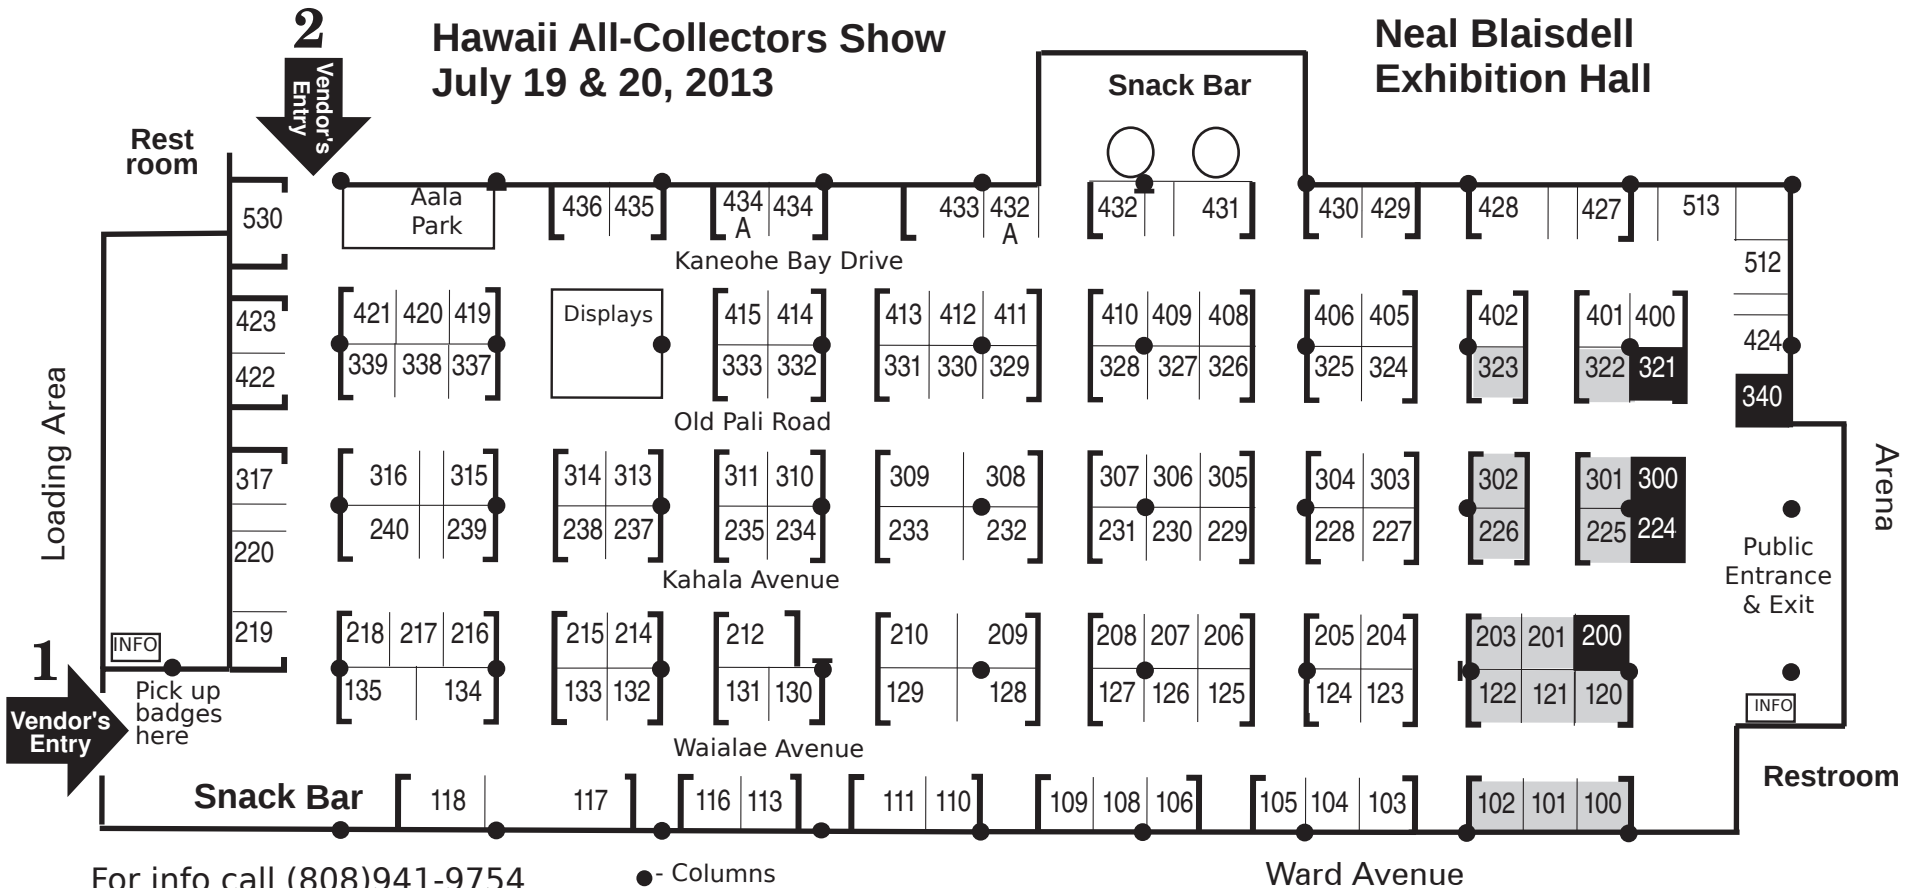

Parking Building

Hawaii All-Collectors Show July 19 & 20, 2013

Neal Blaisdell Exhibition Hall

For info call (808)941-9754
Email show@ukulele.com

● - Columns
| - Firebox

Setup Hours

Thursday 4pm-8pm
Friday 10am-3pm

Vendors may enter the hall through the 2 vendor entry doors #1 & #2. **Please pick up your badges first at the rear INFO desk (next to entry #1).**

Please move your cars from both loading areas after you are done unloading. We have a limited number of large carts available to use. Please inquire at the rear INFO desk.

Booth	Price	Description
	\$346.29 (330+16.29 tax)	Standard Booth
	\$377.89 (360+17.89 tax)	Standard Corner Booth
	\$472.22 (450+22.22 tax)	15ft. Booth
	\$503.70 (480+23.70 tax)	15ft. Corner Booth
	\$367.28 (350+17.28 tax)	Front Section Booth
	\$398.76 (380+18.76 tax)	Front Section Corner
	\$418.38 (400+18.38 tax)	First Row Front Section Booth