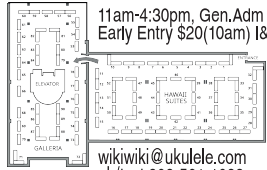

Vintage Collectibles & Hawaiiiana Show

No vendor pre-sales! 55th Wiki Wiki Show, 100+ tables, Hawaii & mainland dealers! All items 20 yrs old or older!

March 17, 2024 Blaisdell Hawaii Suites & Galleria

Featuring **HAWAIIANA** Plus: Action Figures • Advertising • Aloha Shirts • Antiques • Art • Beads • Bottles Books • China • Chinese/Japanese • Coins • Comics • Dolls • Ephemera • Fashion • FireKing Furniture • Jewelry • Koa • Kitchenware • MidCentury • Ming's • Musical Instruments • Muumuu • Orientalia • Paintings • Paper • Photos • Postcards • Prints • Rock & Shell • Sports Cards • Silver • Stamps • Surf • Textiles • Toys • Tribal • Tikis • Vinyl Records • Ukuleles • Watches & More